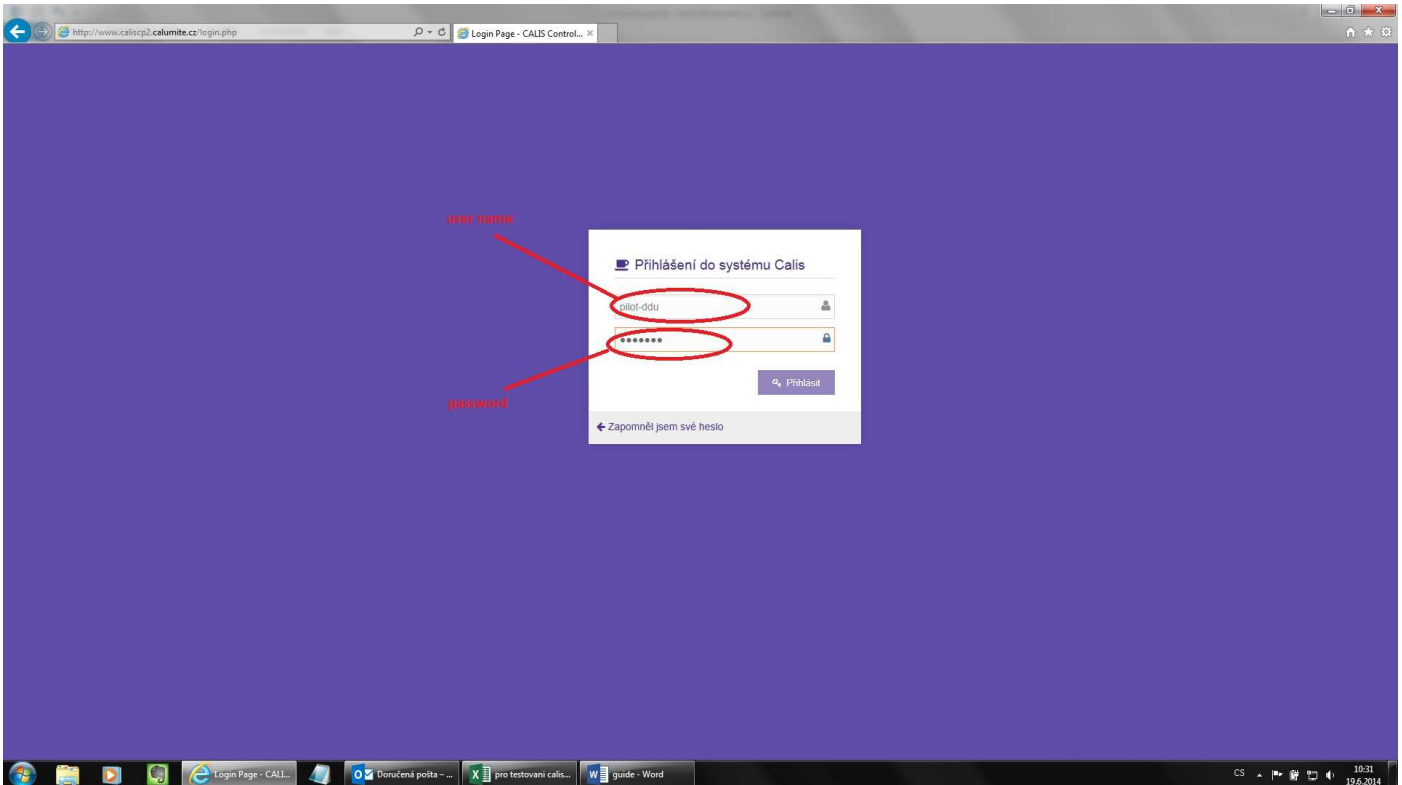

# USER GUIDE CALIS CP – VARIATION TRANSPORT COMPANY

## 1. STEP – Login