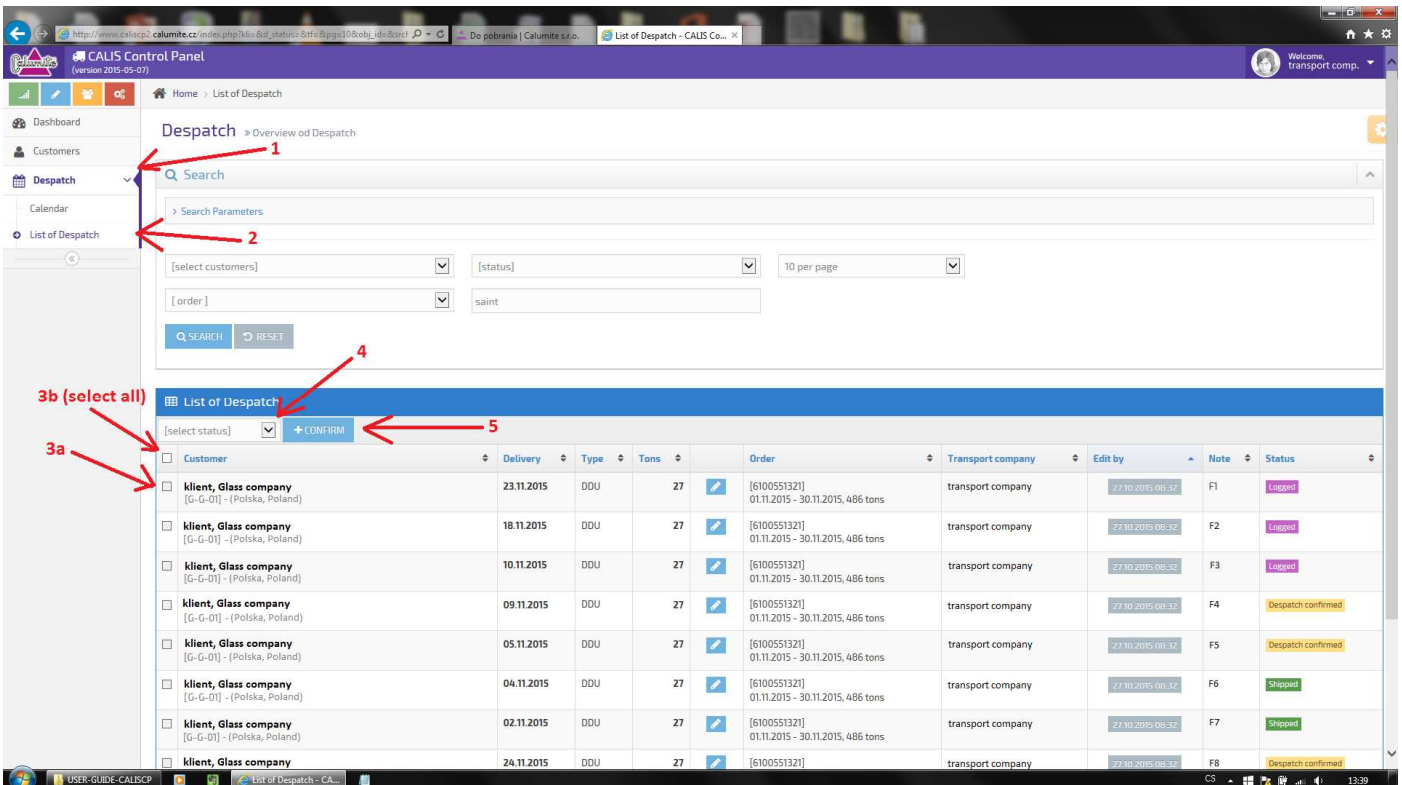

2. STEP – Transport confirmation

Confirm transport is only possible if the status of despatch is „Logged“. You can select individually (3a), or all in column (3b).